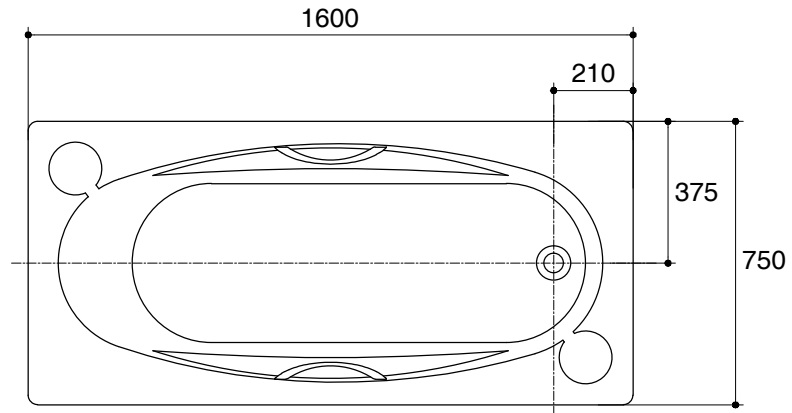

Dimensions are approximate.

Unit: mm

SKU	K-14889X-GR-WK
Name	SPARROW
Description	PLAIN BATH WITH GRIP

**KARAT**