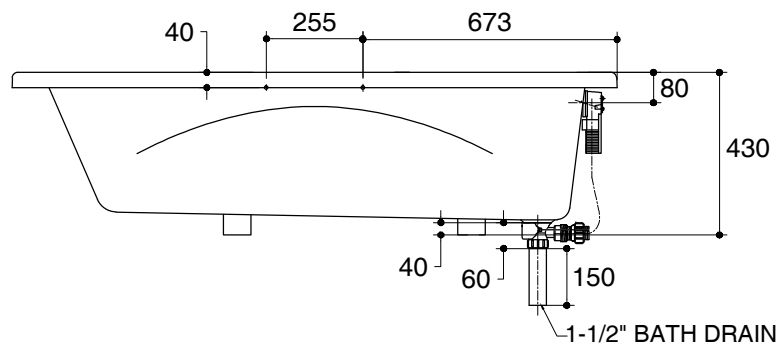

Dimensions are approximate.

Unit: mm

SKU	K-14889X-GR-WK
Name	SPARROW
Description	PLAIN BATH WITH GRIP

**KARAT**