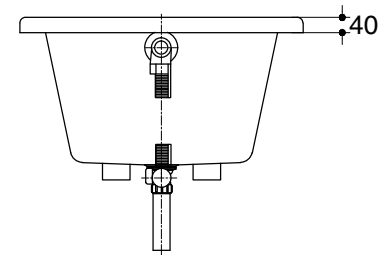

Dimensions are approximate.

Unit: mm

SKU	K-14889X-GR-WK
Name	SPARROW
Description	PLAIN BATH WITH GRIP

**KARAT**